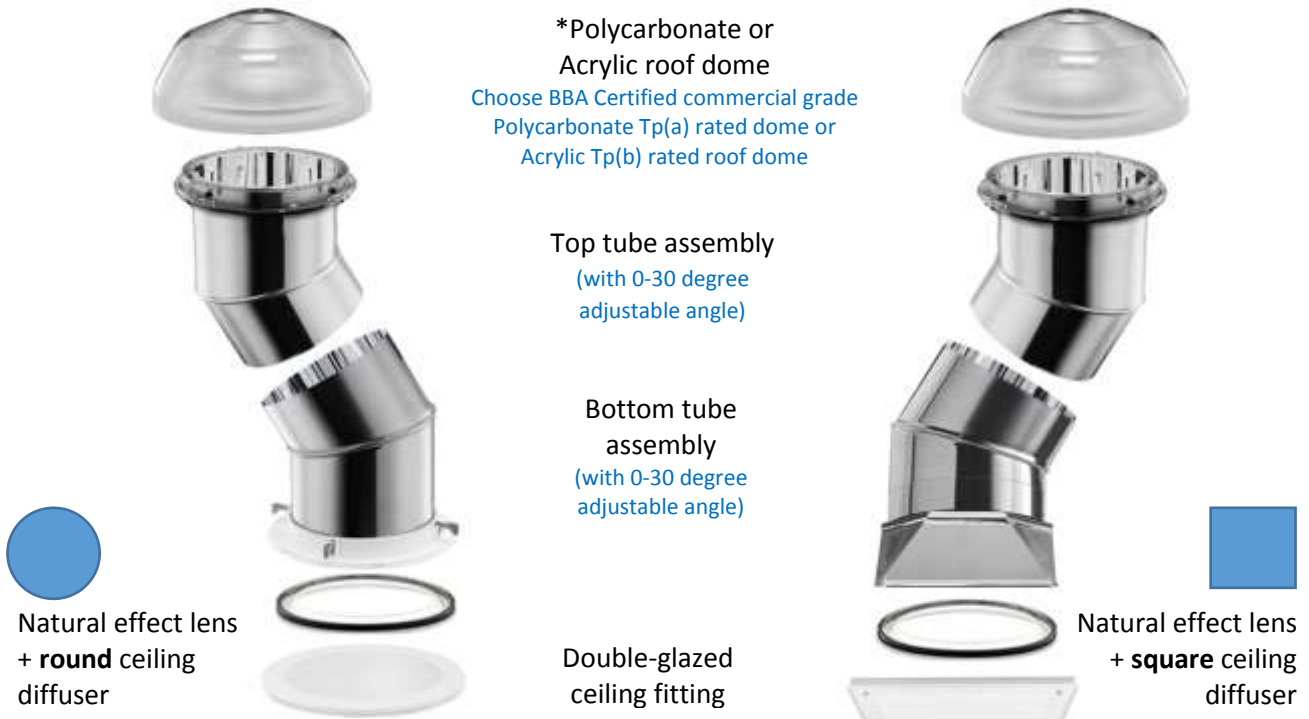

Solatube 290DS Daylighting System

(35cm diameter) Lights areas up to 18 square metres

STEP 1

SELECT SOLATUBE BASE KIT + CEILING FITTING (ROUND OR SQUARE)

Classic Vusion

Classic OptiView

JustFrost Glass

OptiView Glass