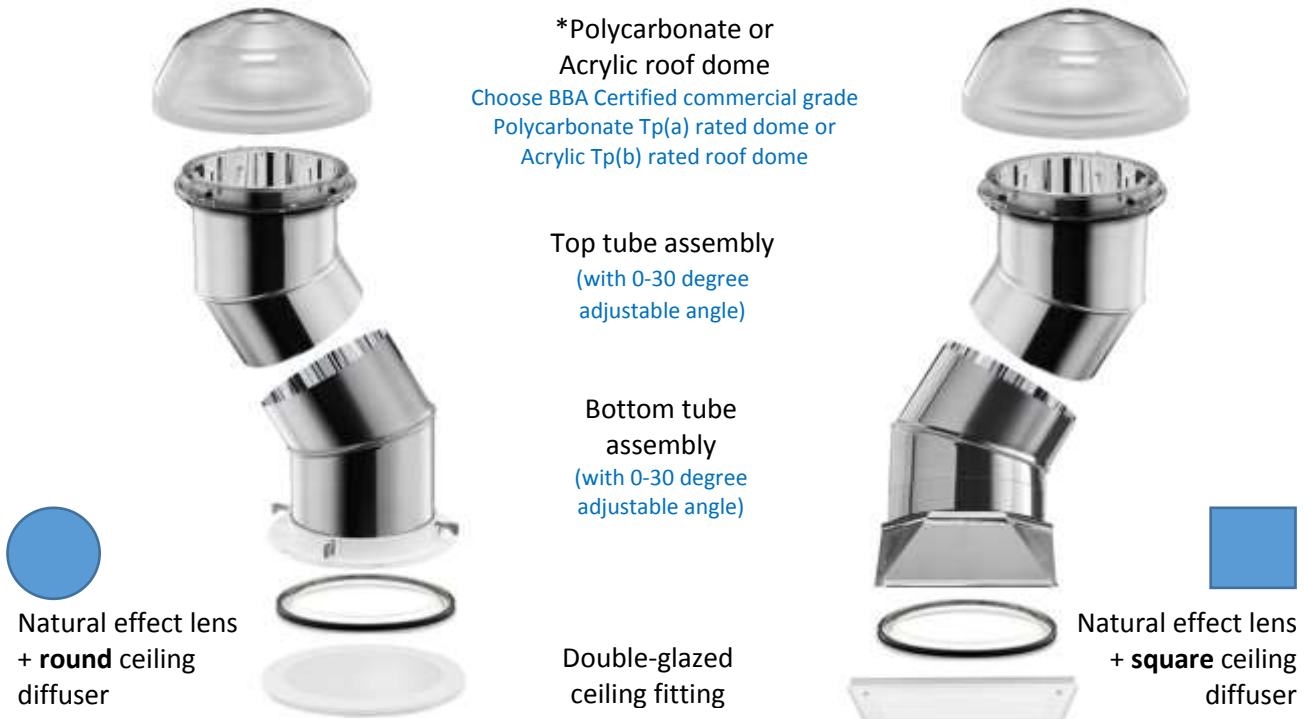

Solatube 160DS Daylighting System

(25cm diameter) Lights areas up to 10 square metres

4-step price & order guide

STEP 1

SELECT SOLATUBE BASE KIT + CEILING FITTING (ROUND OR SQUARE)

Classic Vusion

Classic OptiView

STEP 2

SELECT ROOF FLASHING KIT

Flat roof

Slate/
plain tile

Profiled or
interlocking tile

Profiled or interlocking
tile- north-facing

Ubiflex™ for Decra,
Metrotile, etc

Part no	ST16-FLASH-FM	ST16-FLASH-SP	ST16-FLASH-UP	ST16-FLASH-UA	ST16-FLASH-PR
Price	£120.00	£120.00	CURRENTLY UNAVAILABLE	CURRENTLY UNAVAILABLE	£130.00